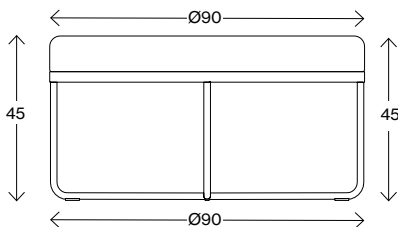

Shima

Measurements cm

Shima Ø38

Fabric requirement (r.m)	0,7
Leather requirement (m ²)	0,7
Weight (kg)	4,3
Volume (m ³)	0,08

Measurements cm

Shima Ø65

Fabric requirement (r.m)	1,15
Leather requirement (m ²)	2,0
Weight (kg)	10,1
Volume (m ³)	0,192

Measurements cm

Shima Ø65 with 1 table

Fabric requirement (r.m)	1,15
Leather requirement (m ²)	2,0
Weight (kg)	14,2
Volume (m ³)	0,323

Measurements cm

Shima Ø90

Fabric requirement (r.m)	1,05
Leather requirement (m ²)	2,0
Weight (kg)	14,2
Volume (m ³)	0,323

Facts

Shima

Measurements cm

Shima Ø90 with 1 table

Fabric requirement (r.m)	1,05
Leather requirement (m ²)	2
Weight (kg)	20
Volume (m ³)	0,69

Measurements cm

Shima Ø90 with 2 tables

Fabric requirement (r.m)	1,05
Leather requirement (m ²)	2,0
Weight (kg)	10,1
Volume (m ³)	0,19