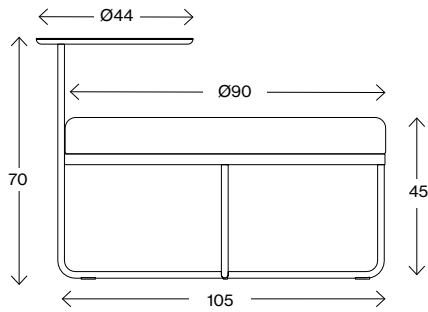

Shima

Measurements cm

Shima Ø38

Fabric requirement (r.m)	0,7
Leather requirement (m ²)	0,7
Weight (kg)	4,3
Volume (m ³)	0,08

Measurements cm

Shima Ø65

Fabric requirement (r.m)	1,15
Leather requirement (m ²)	2,0
Weight (kg)	10,1
Volume (m ³)	0,192

Measurements cm

Shima Ø65 with 1 table

Fabric requirement (r.m)	1,15
Leather requirement (m ²)	2,0
Weight (kg)	14,2
Volume (m ³)	0,323

Measurements cm

Shima Ø90

Fabric requirement (r.m)	1,05
Leather requirement (m ²)	2,0
Weight (kg)	14,2
Volume (m ³)	0,323

Facts

Shima

Measurements cm

Shima Ø90 with 1 table

Fabric requirement (r.m)	1,05
Leather requirement (m ²)	2
Weight (kg)	20
Volume (m ³)	0,69

Measurements cm

Shima Ø90 with 2 tables

Fabric requirement (r.m)	1,05
Leather requirement (m ²)	2,0
Weight (kg)	10,1
Volume (m ³)	0,19

Weight (kg) 16
Volume (m³) 0,4

Facts

Eden

Measurements cm

Eden Ø38

Weight (kg) 7,6
Volume (m³) 0,039

Measurements cm

Eden Ø50