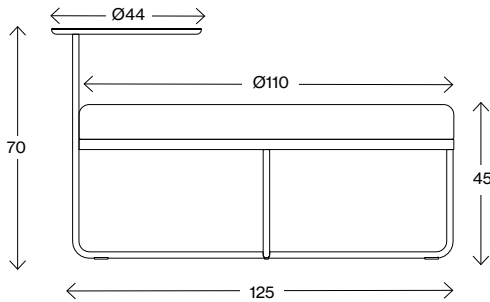

Measurements cm

Shima Ø65 with 1 table

Fabric requirement (r.m)	1,15
Leather requirement (m ²)	2,0
Weight (kg)	14,2
Volume (m ³)	0,323

Measurements cm

Shima Ø90

Fabric requirement (r.m)	1,05
Leather requirement (m ²)	2,0
Weight (kg)	14,2
Volume (m ³)	0,323

Facts

Shima

Measurements cm

Shima Ø90 with 1 table

Fabric requirement (r.m)	1,05
Leather requirement (m ²)	2
Weight (kg)	20
Volume (m ³)	0,69

Measurements cm

Shima Ø90 with 2 tables

Fabric requirement (r.m)	1,05
Leather requirement (m ²)	2,0
Weight (kg)	10,1
Volume (m ³)	0,19

Measurements cm

Shima Ø110

Fabric requirement (r.m)	2,15
Leather requirement (m ²)	3,3
Weight (kg)	23,2
Volume (m ³)	1,0

Measurements cm

Shima Ø110 with 1 table

Fabric requirement (r.m)	2,15
Leather requirement (m ²)	3,3
Weight (kg)	26,8
Volume (m ³)	1,1

Measurements cm

Shima Ø110 with 2 tables

Fabric requirement (r.m)	2,15
Leather requirement (m ²)	3,3
Weight (kg)	30,3
Volume (m ³)	1,1

Facts

Shima Garden

Measurements cm

Shima Garden mini Ø13

Weight (kg) 0,4
Volume (m³) 0,03