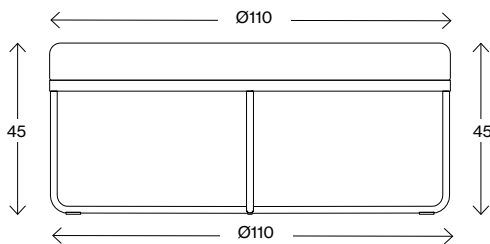

Measurements cm

Shima Ø65 with 1 table

Fabric requirement (r.m)	1,15
Leather requirement (m ²)	2,0
Weight (kg)	14,2
Volume (m ³)	0,323

Measurements cm

Shima Ø90

Fabric requirement (r.m)	1,05
Leather requirement (m ²)	2,0
Weight (kg)	14,2
Volume (m ³)	0,323

Facts

Shima

Measurements cm

Shima Ø90 with 1 table

Fabric requirement (r.m)	1,05
Leather requirement (m ²)	2
Weight (kg)	20
Volume (m ³)	0,69

Measurements cm

Shima Ø90 with 2 tables

Fabric requirement (r.m)	1,05
Leather requirement (m ²)	2,0
Weight (kg)	10,1
Volume (m ³)	0,19

Measurements cm

Shima Ø110

Fabric requirement (r.m)	2,15
Leather requirement (m ²)	3,3
Weight (kg)	23,2
Volume (m ³)	1,0

Measurements cm

Shima Ø110 with 1 table

Fabric requirement (r.m)	2,15
Leather requirement (m ²)	3,3
Weight (kg)	26,8
Volume (m ³)	1,1

Measurements cm

Shima Ø110 with 2 tables

Fabric requirement (r.m)	2,15
Leather requirement (m ²)	3,3
Weight (kg)	30,3
Volume (m ³)	1,1

Facts

Shima Garden

Measurements cm

Shima Garden mini Ø13

Weight (kg) 0,4
Volume (m³) 0,03