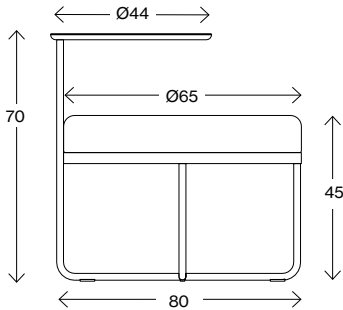

Shima

Measurements cm

Shima Ø38

Fabric requirement (r.m)	0,7
Leather requirement (m ²)	0,7
Weight (kg)	4,3
Volume (m ³)	0,08

Measurements cm

Shima Ø65

Fabric requirement (r.m)	1,15
Leather requirement (m ²)	2,0
Weight (kg)	10,1
Volume (m ³)	0,192

Measurements cm

Shima Ø65 with 1 table

Fabric requirement (r.m)	1,15
Leather requirement (m ²)	2,0
Weight (kg)	14,2
Volume (m ³)	0,323

Measurements cm

Shima Ø90

Fabric requirement (r.m)	1,05
Leather requirement (m ²)	2,0
Weight (kg)	14,2
Volume (m ³)	0,323

Facts

Shima

Measurements cm

Shima Ø90 with 1 table

Fabric requirement (r.m)	1,05
Leather requirement (m ²)	2
Weight (kg)	20
Volume (m ³)	0,69

Measurements cm

Shima Ø90 with 2 tables

Fabric requirement (r.m)	1,05
Leather requirement (m ²)	2,0
Weight (kg)	10,1
Volume (m ³)	0,19

Weight (kg) 16
Volume (m³) 0,4

Facts

Eden

Measurements cm

Eden Ø38

Weight (kg) 7,6
Volume (m³) 0,039

Measurements cm

Eden Ø50