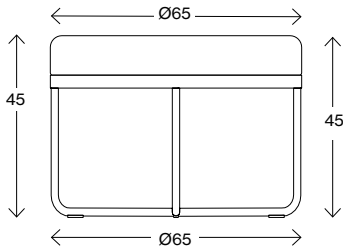

Shima

Measurements cm

Shima Ø38

Fabric requirement (r.m)	0,7
Leather requirement (m ²)	0,7
Weight (kg)	4,3
Volume (m ³)	0,08

Measurements cm

Shima Ø65

Fabric requirement (r.m)	1,15
Leather requirement (m ²)	2,0
Weight (kg)	10,1
Volume (m ³)	0,192

Measurements cm

Shima Ø65 with 1 table

Fabric requirement (r.m)	1,15
Leather requirement (m ²)	2,0
Weight (kg)	14,2
Volume (m ³)	0,323

Measurements cm

Shima Ø90

Fabric requirement (r.m)	1,05
Leather requirement (m ²)	2,0
Weight (kg)	14,2
Volume (m ³)	0,323

Facts

Shima

Measurements cm

Shima Ø90 with 1 table

Fabric requirement (r.m)	1,05
Leather requirement (m ²)	2
Weight (kg)	20
Volume (m ³)	0,69

Measurements cm

Shima Ø90 with 2 tables

Fabric requirement (r.m)	1,05
Leather requirement (m ²)	2,0
Weight (kg)	10,1
Volume (m ³)	0,19