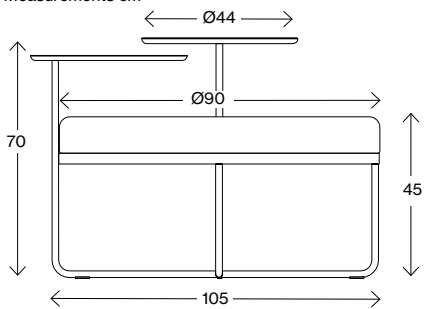

Facts

Shima

Measurements cm

Shima Ø90 with 1 table

Fabric requirement (r.m)	1,05
Leather requirement (m ²)	2
Weight (kg)	20
Volume (m ³)	0,69

Measurements cm

Shima Ø90 with 2 tables

Fabric requirement (r.m)	1,05
Leather requirement (m ²)	2,0
Weight (kg)	10,1
Volume (m ³)	0,19

Measurements cm

Shima Ø110

Fabric requirement (r.m)	2,15
Leather requirement (m ²)	3,3
Weight (kg)	23,2
Volume (m ³)	1,0

Measurements cm

Shima Ø110 with 1 table

Fabric requirement (r.m)	2,15
Leather requirement (m ²)	3,3
Weight (kg)	26,8
Volume (m ³)	1,1

Measurements cm

Shima Garden Ø38

Vikt (kg) 10
Volume (m³) 0,08

Measurements cm

Shima Garden Ø65

Weight (kg) 13
Volume (m³) 0,26

Measurements cm

Shima Garden Ø90

Weight (kg) 16
Volume (m³) 0,4

Facts

Eden

Measurements cm

Eden Ø38

Weight (kg) 7,6
Volume (m³) 0,039

Measurements cm

Eden Ø50