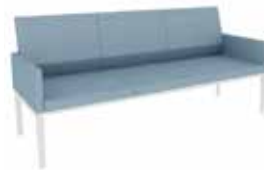

3-seater, low back height, armrest

Seat height (cm) 42/46
Total height (cm) 84/88
Total width (cm) 190
Total depth (cm) 66