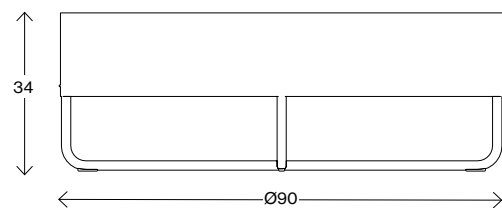

## Shima Garden

---

Measurements cm

**Shima Garden mini Ø13**

Weight (kg) 0,4  
Volume (m<sup>3</sup>) 0,03

---

Measurements cm

**Shima Garden Ø38**

Vikt (kg) 10  
Volume (m<sup>3</sup>) 0,08

---

Measurements cm

**Shima Garden Ø65**

Weight (kg) 13  
Volume (m<sup>3</sup>) 0,26

---

Measurements cm

**Shima Garden Ø90**