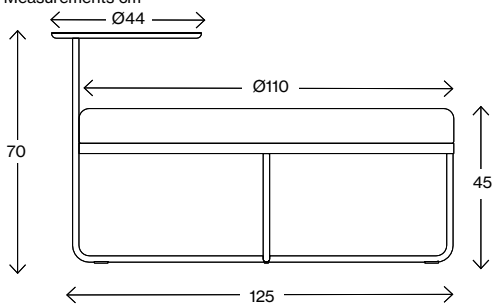

Shima Ø110

Weight (kg) 23,2
Volume (m³) 1,0

Measurements cm