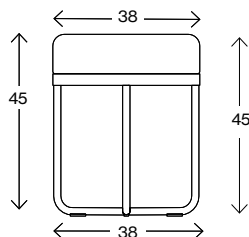

## Shima

---

Measurements cm

**Shima Ø38**

Weight (kg) 4,3  
Volume (m<sup>3</sup>) 0,08

---

Measurements cm

**Shima Ø65**

Weight (kg) 10,1  
Volume (m<sup>3</sup>) 0,192

---

Measurements cm

**Shima Ø65 with 1 table**

Weight (kg) 14,2  
Volume (m<sup>3</sup>) 0,323

---

Measurements cm

**Shima Ø90**