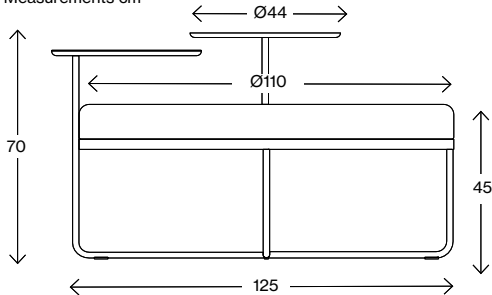

### Shima Ø90 with 2 tables

Weight (kg) 10,1  
Volume (m<sup>3</sup>) 0,19

Measurements cm

### Shima Ø110

Weight (kg) 23,2  
Volume (m<sup>3</sup>) 1,0

Measurements cm

### Shima Ø110 with 1 table

Weight (kg) 26,8  
Volume (m<sup>3</sup>) 1,1

Measurements cm