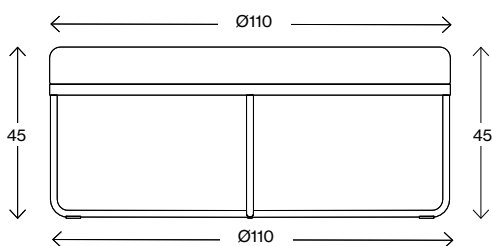

## Shima

Measurements cm

### Shima Ø90 with 1 table

Weight (kg) 20  
Volume (m<sup>3</sup>) 0,69

Measurements cm

### Shima Ø90 with 2 tables

Weight (kg) 10,1  
Volume (m<sup>3</sup>) 0,19

Measurements cm