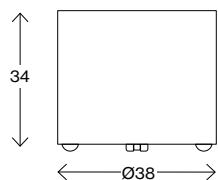

Facts

Eden

Measurements cm