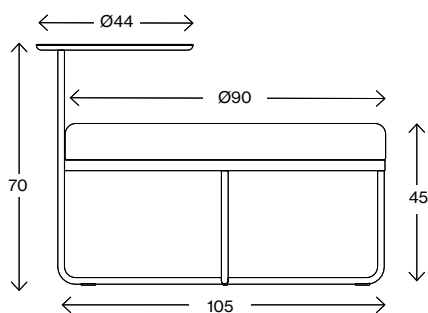

Facts

Shima

Measurements cm