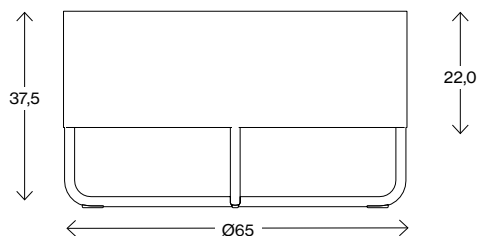

## Shima Garden

---

Measurements cm

**Shima Garden mini Ø13**

Weight (kg) 0,4  
Volume (m<sup>3</sup>) 0,03

---

Measurements cm

**Shima Garden Ø38**

Vikt (kg) 10  
Volume (m<sup>3</sup>) 0,08

---

Measurements cm

**Shima Garden Ø65**

Weight (kg) 13  
Volume (m<sup>3</sup>) 0,26

---

Measurements cm

**Shima Garden Ø90**