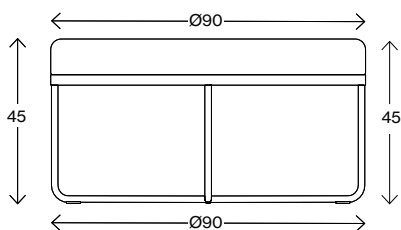

## Shima

---

Measurements cm

**Shima Ø38**

Weight (kg) 4,3  
Volume (m<sup>3</sup>) 0,08

---

Measurements cm

**Shima Ø65**

Weight (kg) 10,1  
Volume (m<sup>3</sup>) 0,192

---

Measurements cm

**Shima Ø65 with 1 table**

Weight (kg) 14,2  
Volume (m<sup>3</sup>) 0,323

---

Measurements cm

**Shima Ø90**