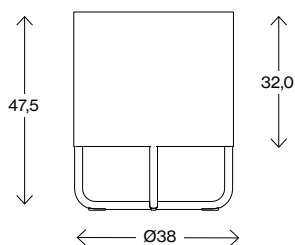

## Shima Garden

---

Measurements cm

**Shima Garden mini Ø13**

Weight (kg) 0,4  
Volume (m<sup>3</sup>) 0,03

---

Measurements cm

**Shima Garden Ø38**

Vikt (kg) 10  
Volume (m<sup>3</sup>) 0,08

---

Measurements cm

**Shima Garden Ø65**

Weight (kg) 13  
Volume (m<sup>3</sup>) 0,26

---

Measurements cm

**Shima Garden Ø90**