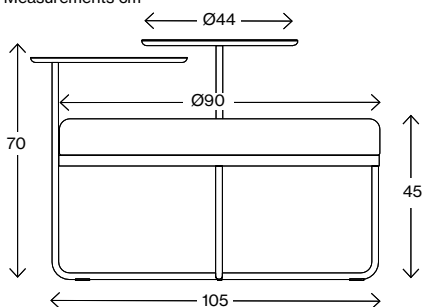

## Shima

Measurements cm

### Shima Ø90 with 1 table

Weight (kg) 20  
Volume (m<sup>3</sup>) 0,69

Measurements cm