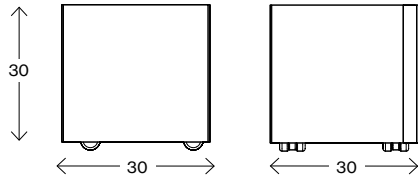

Facts

Eden Square

Measurements cm