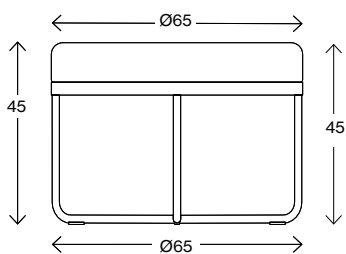

## Shima

---

Measurements cm

**Shima Ø38**

Weight (kg) 4,3  
Volume (m<sup>3</sup>) 0,08

---

Measurements cm

**Shima Ø65**

Weight (kg) 10,1  
Volume (m<sup>3</sup>) 0,192

---

Measurements cm

**Shima Ø65 with 1 table**

Weight (kg) 14,2  
Volume (m<sup>3</sup>) 0,323

---

Measurements cm

**Shima Ø90**