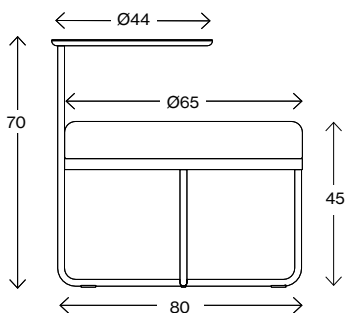

## Shima

---

Measurements cm

**Shima Ø38**

Weight (kg) 4,3  
Volume (m<sup>3</sup>) 0,08

---

Measurements cm

**Shima Ø65**

Weight (kg) 10,1  
Volume (m<sup>3</sup>) 0,192

---

Measurements cm

**Shima Ø65 with 1 table**

Weight (kg) 14,2  
Volume (m<sup>3</sup>) 0,323

---

Measurements cm

**Shima Ø90**