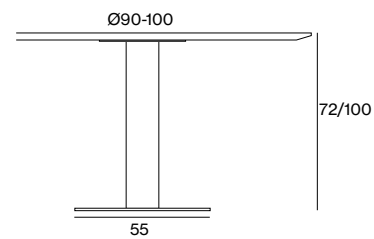

Plain

Design – Team Johanson

JOHANSON

Introduction

An attractive, stable base for big tabletops.
Plain is available in two heights and two different stand sizes.

Models/ Facts

Recommended combinations

	
Top	Plain
Ø90	72/100-E
Ø100-110	72-E
Ø120	72-E
Ø130	72-E
Ø150	72/100-F
Ø180	72-F
240x110	72-E (x2)
300x110	72-E (x2)
360x110	72-E (x2)
420x110	72-E (x3)

Plain 72/100-E

Standard fixingplate

Plain/72-E incl fixingplate expand 75

Standard fixingplate + Expand 75

Plain/72/100-F incl fixingplate expand 100

Standard fixingplate + Expand 100

Table heights inc. top of 25mm