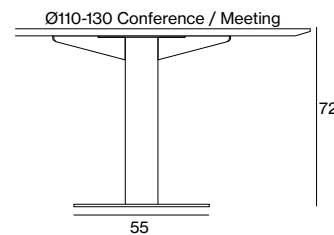

Plain

Design – Team Johanson

JOHANSON

Introduction

An attractive, stable base for big tabletops.
Plain is available in two heights and two different stand sizes.

Models/ Facts

Recommended combinations

	
Top	Plain
Ø90	72/100-E
Ø100-110	72-E
Ø120	72-E
Ø130	72-E
Ø150	72/100-F
Ø180	72-F
240x110	72-E (x2)
300x110	72-E (x2)
360x110	72-E (x2)
420x110	72-E (x3)

Plain 72/100-E

Standard fixingplate

Plain/72-E incl fixingplate expand 75

Standard fixingplate + Expand 75

Plain/72/100-F incl fixingplate expand 100

Standard fixingplate + Expand 100

Table heights inc. top of 25mm