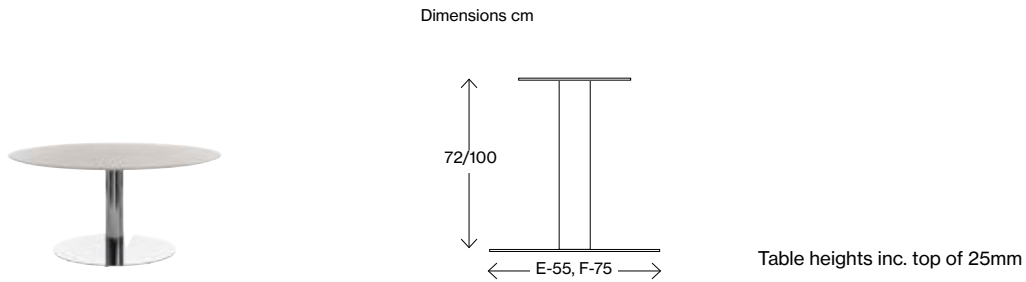

Plain

Design – Team Johanson

JOHANSON

Introduction

An attractive, stable base for big tabletops.
Plain is available in two heights and two different stand sizes.

Models/ Facts

Recommended combinations

	
Top	Plain
Ø90	72/100-E
Ø100-110	72-E
Ø120	72-E
Ø130	72-E
Ø150	72/100-F
Ø180	72-F
240x110	72-E (x2)
300x110	72-E (x2)
360x110	72-E (x2)
420x110	72-E (x3)

Plain 72/100-E

Standard fixingplate

Plain/72-E incl fixingplate expand 75

Standard fixingplate + Expand 75

Plain/72/100-F incl fixingplate expand 100

Standard fixingplate + Expand 100

Table heights inc. top of 25mm