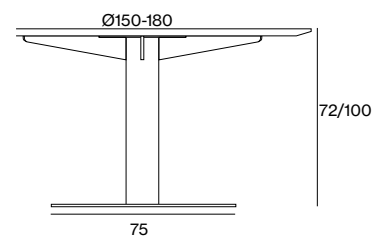

Plain

Design – Team Johanson

JOHANSON

Introduction

An attractive, stable base for big tabletops.
Plain is available in two heights and two different stand sizes.

Models/ Facts

Recommended combinations

	
Top	Plain
Ø90	72/100-E
Ø100-110	72-E
Ø120	72-E
Ø130	72-E
Ø150	72/100-F
Ø180	72-F
240x110	72-E (x2)
300x110	72-E (x2)
360x110	72-E (x2)
420x110	72-E (x3)

Plain 72/100-E

Standard fixingplate

Plain/72-E incl fixingplate expand 75

Standard fixingplate + Expand 75

Plain/72/100-F incl fixingplate expand 100

Standard fixingplate + Expand 100

Table heights inc. top of 25mm

Ø width on foot plates

E Ø55
F Ø75

Electric equipment

When ordering these products in combination with table tops, the cost for cut out is included in the price. Schuko coupling is delivered as standard.