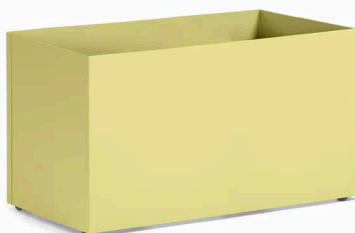

Shima Garden Ø38

Shima Garden Ø65

Shima Garden Ø90

Shima Garden Mini Ø13

Eden

Receptacle for flowers or green plants that comes in eight sizes, with wheels. Includes a black inner pot in vacuum-formed ABS plastic.

Eden Ø38

Eden Ø50

Eden Ø65

Eden Ø90

Eden Square 30x30

Eden Square 40x40

Eden Square 50x50

Eden Square 30x80

Material

Multicolour - Finish RAL

Take part in Johanson's color range, 405 variants of different finishes are offered as standard on steel frames and metal details. Choose from all 195 RAL colors, alternatives are available both as solid finish (gloss 72) or Structure finish which has a matte, slightly textured elegant surface. In addition, 15 RAL colors with pearl finish and chrome are offered.