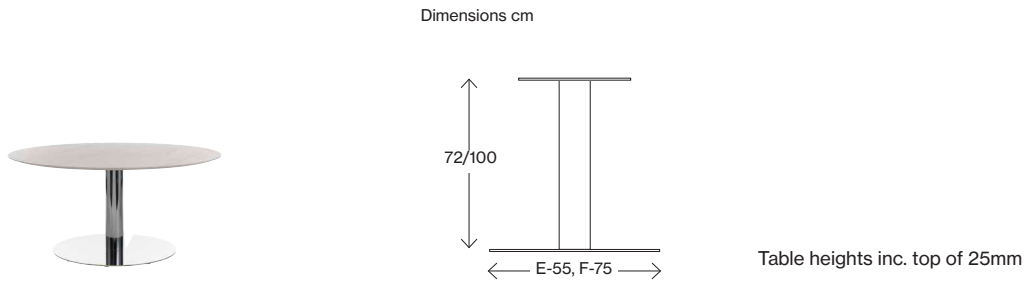

Models/ Facts