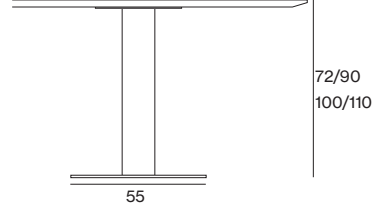

Table heights inc. top of 25mm

Ø width on foot plates

E   Ø55
F   Ø75

Plain 72/90/100/110-E

72: Ø90-100
90/100/110: Ø90