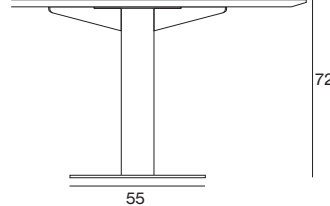

## Recommended combinations

Top	Plain
Ø90	72/90/100/110-E
Ø100-110	72-E
Ø120	72-E
Ø130	72-E
Ø150	72/90/100/110-F
Ø180	72-F
240x110	72-E (x2)
300x110	72-E (x2)
360x110	72-E (x2)
420x110	72-E (x3)

Table heights inc. top of 25mm

Ø width on foot plates

E      Ø55  
F      Ø75

Plain 72/90/100/110-E

72: Ø90-100  
90/100/110: Ø90

Standard fixingplate

Plain/72-E incl fixingplate  
expand 75

Ø110-130 Conference / Meeting

Standard fixingplate  
+ Expand 75

Plain/72/90/100/110-F incl  
fixingplate expand 100

72: Ø150-180  
90/100/110: Ø150

Standard fixingplate  
+ Expand 100