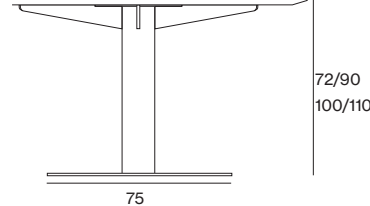

## Recommended combinations

Top	Plain
Ø90	72/90/100/110-E
Ø100-110	72-E
Ø120	72-E
Ø130	72-E
Ø150	72/90/100/110-F
Ø180	72-F
240x110	72-E (x2)
300x110	72-E (x2)
360x110	72-E (x2)
420x110	72-E (x3)

Table heights inc. top of 25mm

Ø width on foot plates

E      Ø55  
F      Ø75

Plain 72/90/100/110-E

72: Ø90-100  
90/100/110: Ø90

Standard fixingplate

Plain/72-E incl fixingplate  
expand 75

Ø110-130 Conference / Meeting

Standard fixingplate  
+ Expand 75

Plain/72/90/100/110-F incl  
fixingplate expand 100

72: Ø150-180  
90/100/110: Ø150

Standard fixingplate  
+ Expand 100