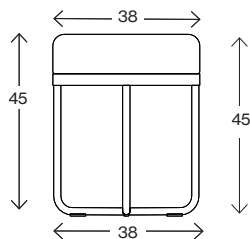

Self-watering pots

Shima Garden Ø38, Ø65, Ø90
Eden Ø38, Ø50, Ø65, Ø90

Buttons

Ø18mm, Ø30mm, Ø50mm

Facts

Shima, Shima Garden & Eden

Material

The seat is made of wood and polyether. Foam which meets the highest fire classification CMHR- Combustion Modified High Resilience, is available for all models on request. The base is made of finished/lacquered metal.

pCon

Facts

Shima

Measurements cm

Shima Ø38

Weight (kg) 4,3
Volume (m³) 0,08

Measurements cm

Shima Ø65

Weight (kg) 10,1
Volume (m³) 0,192

Measurements cm

Shima Ø65 with 1 table

Weight (kg) 14,2
Volume (m³) 0,323

Measurements cm

Shima Ø90

Weight (kg) 14,2
Volume (m³) 0,323

Facts

Shima

Measurements cm

Shima Ø90 with 1 table

Weight (kg) 20
Volume (m³) 0,69

Measurements cm

Shima Ø90 with 2 tables

Weight (kg) 10,1
Volume (m³) 0,19

Measurements cm