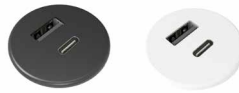

Table heights incl. top of 25mm

Recommended combinations

T-bone / X-bone

				
Top	T-Bone	T-Bone XL	X-Bone	X-Bone XL
Ø50-60	-	-	-	-
Ø75	-	-	57/72/90/ 100/110	-
Ø90	-	-	57/72	-
Ø100-110	-	-	-	57/72
Ø120	-	-	-	57/72
Ø130	-	-	-	57/72
Ø150	-	-	-	57/72
Ø180	-	-	-	-
60x70	-	-	57/72/90/ 100/110	-
70x70	-	-	57/72/90/ 100/110	-
120x70	72 (1pair)	-	-	-
140x70	72 (1pair)	-	57/72/90/ 100/110 (2st)	-
180x70	-	-	57/72/90/ 100/110 (x2)	-
180x90	-	-	57/72/90/ 100/110 (x2)	-
240x110	-	72**	-	57/72 (x2)
300x110	-	72 (x3)	-	57/72 (x2)
360x110	-	72 (x3)	-	57/72 (x2)
420x110	-	72 (2pair)	-	57/72 (x3)

**special fixingplate for T-Bone/Madison-T needed for tabletops with length 240.

Electric equipment

When ordering these products in combination with table tops, the cost for cut out is included in the price. Schuko coupling is delivered as standard.