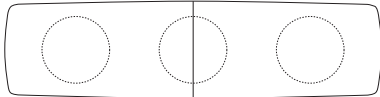

Models

Venus

Facts

Venus

Dimensions cm

Ø width on foot plates

- A 40Ø
- B 45Ø
- C 50Ø
- D 75Ø

Table heights incl. top of 25mm

Recommended combinations

	
Top	Venus
Ø50-60	57/72-A, 100-C, 110-B
Ø75	37/57/72/110-B, 100-C
Ø90	57/72/100-C
Ø100-110	57/72/100-C*
Ø120	57/72-D
Ø130	57/72-D
Ø150	57/72-D
Ø180	-
60x70	37/57/72-B*
70x70	57/72-C
120x70	37/57/72-B (x2)
140x70	37/57/72-B (x2)
180x70	37/57/72-B* (x2)
180x90	57/72-C (x2)
240x110	72-D (x2)
300x110	72-D (x2)
360x110	72-D (x2)
420x110	72-D (x3)

*weight is recommended.

Ø50/60/75/90/100
/110/120/128/150/180

Discus profile

Basic profile

Discus Conference 240x110

Discus Conference 300x110

Discus Conference 360x110

Discus Conference 420x110

Discus Meeting 240x110

Discus Meeting 300x110

Electric equipment

When ordering these products in combination with table tops, the cost for cut out is included in the price. Schuko coupling is delivered as standard.