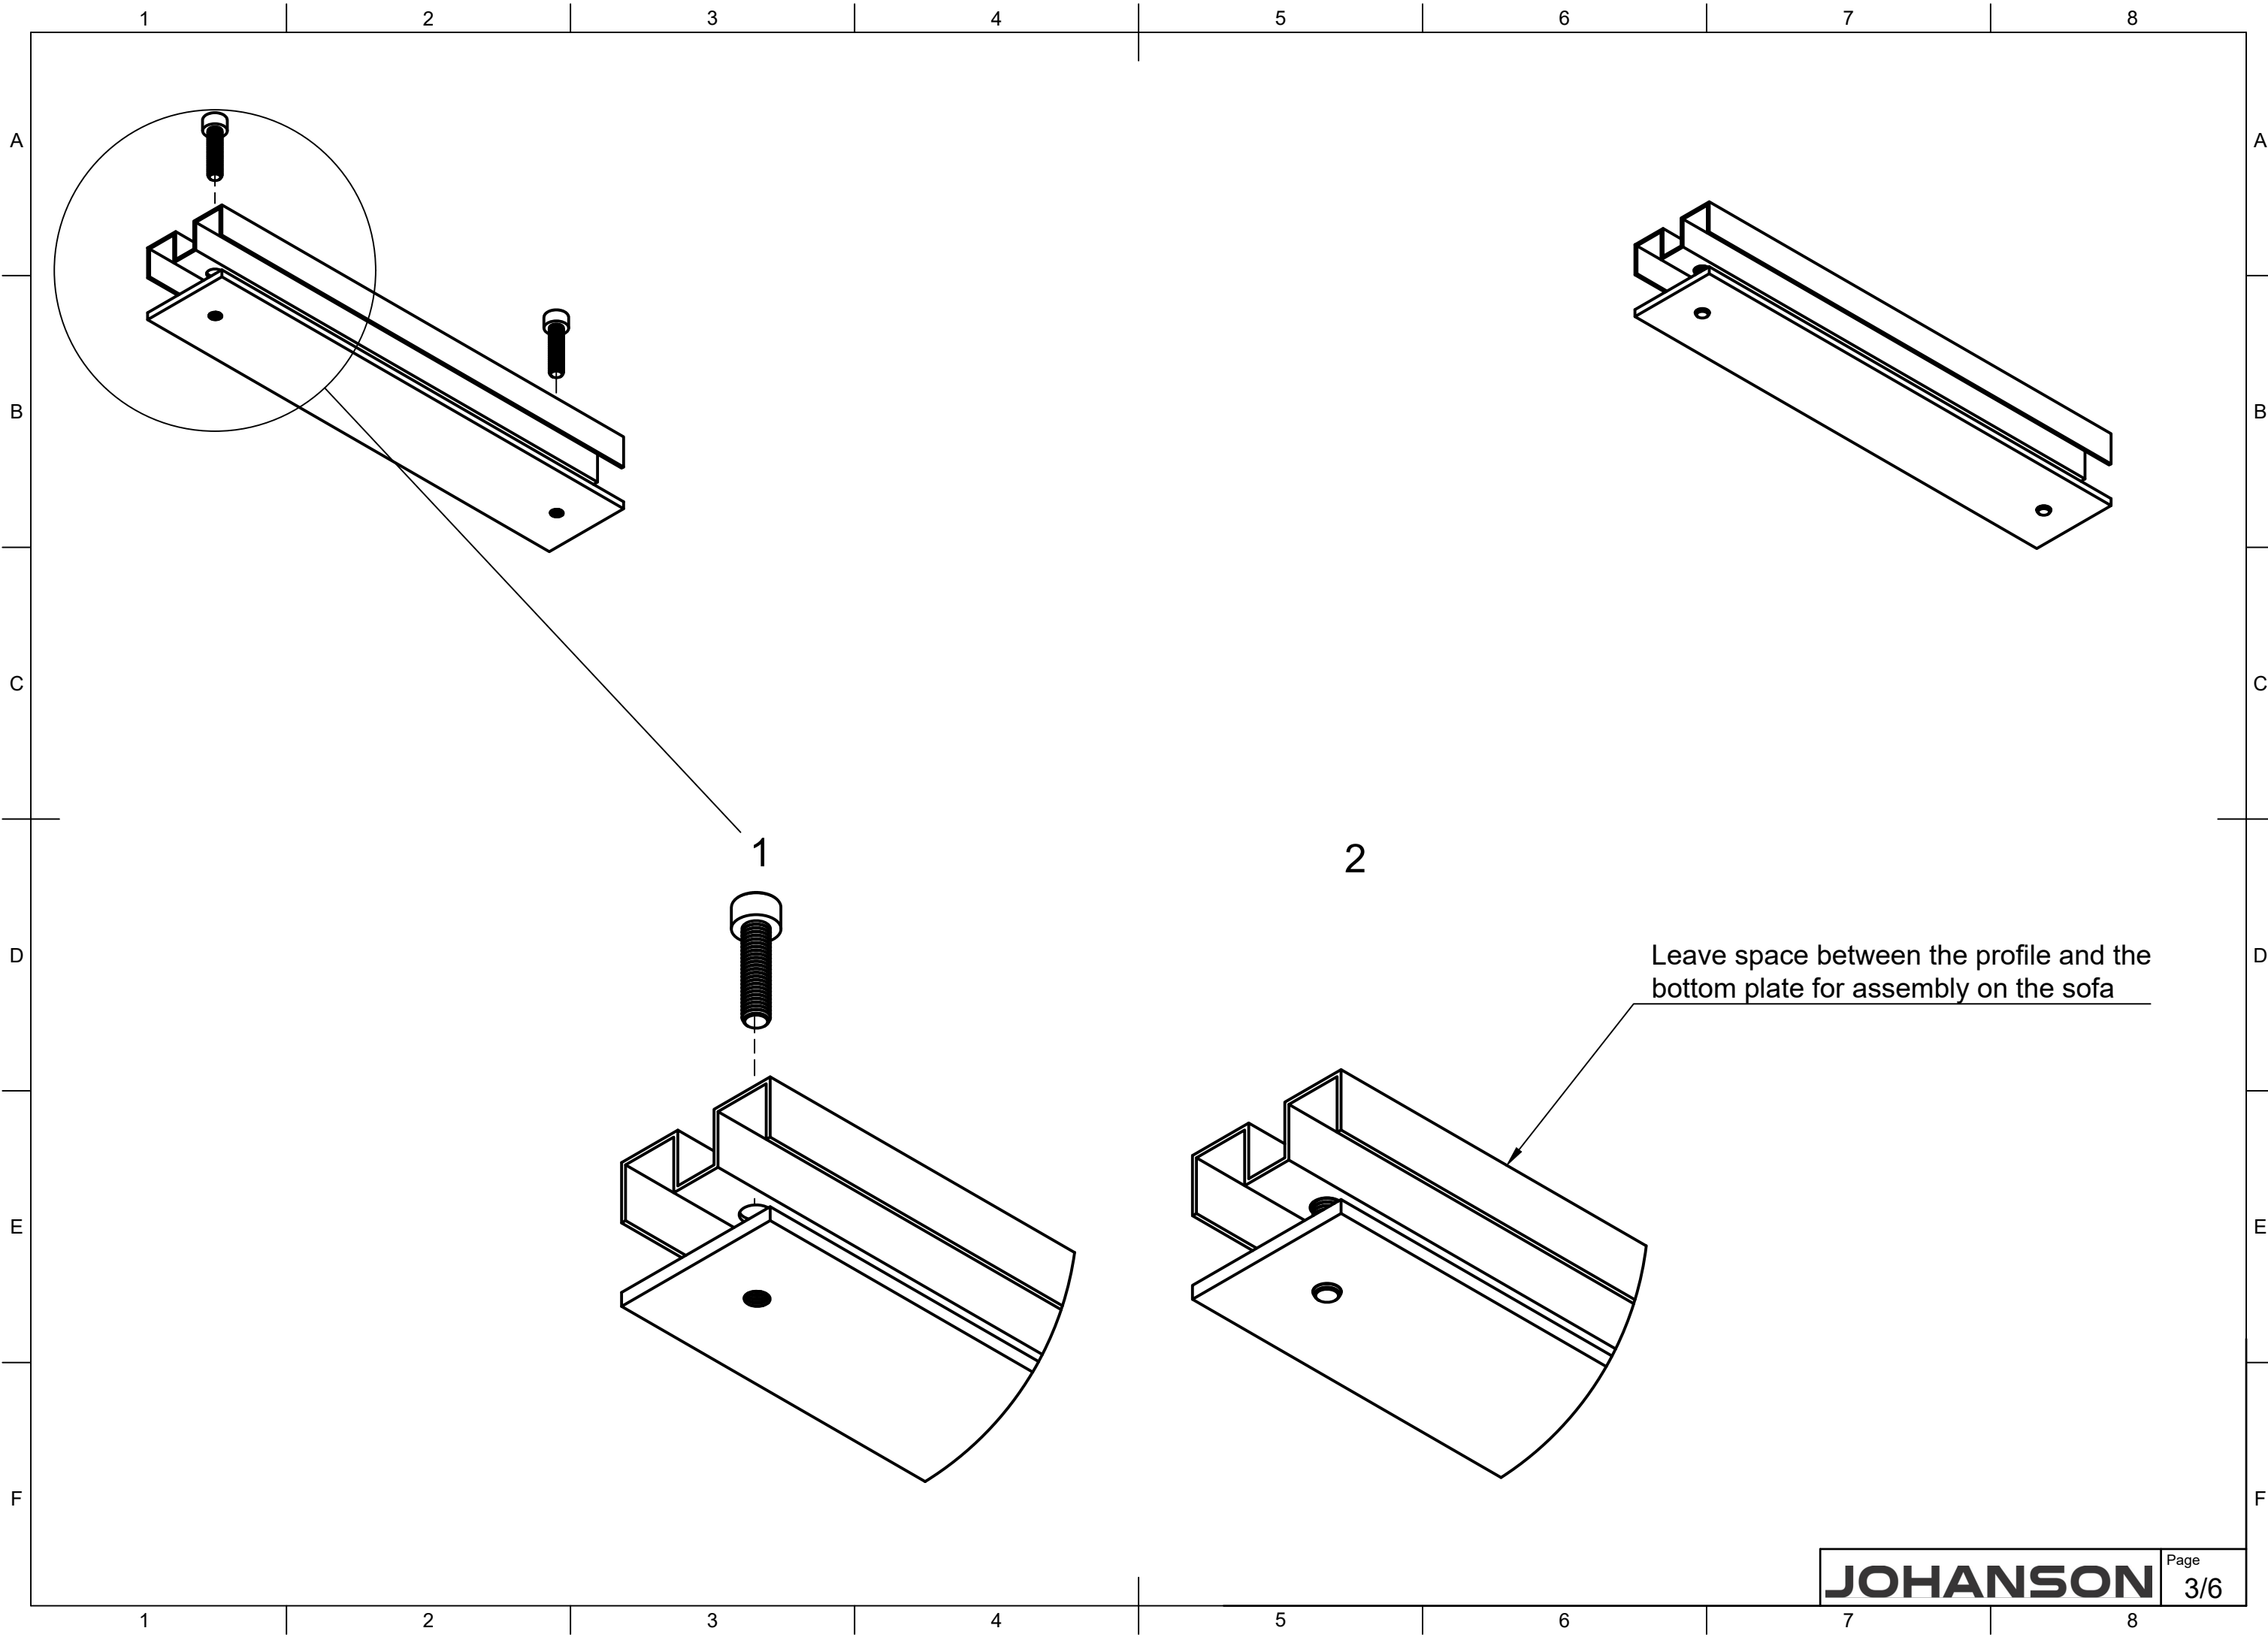

Charlie Connection Assembly Guide

Parts

Charlie Connection

MC6S 8.8 FZB M5x20 (2X)

A

B

C

D

1

2

Leave space between the profile and the bottom plate for assembly on the sofa

1

2

3

4

5