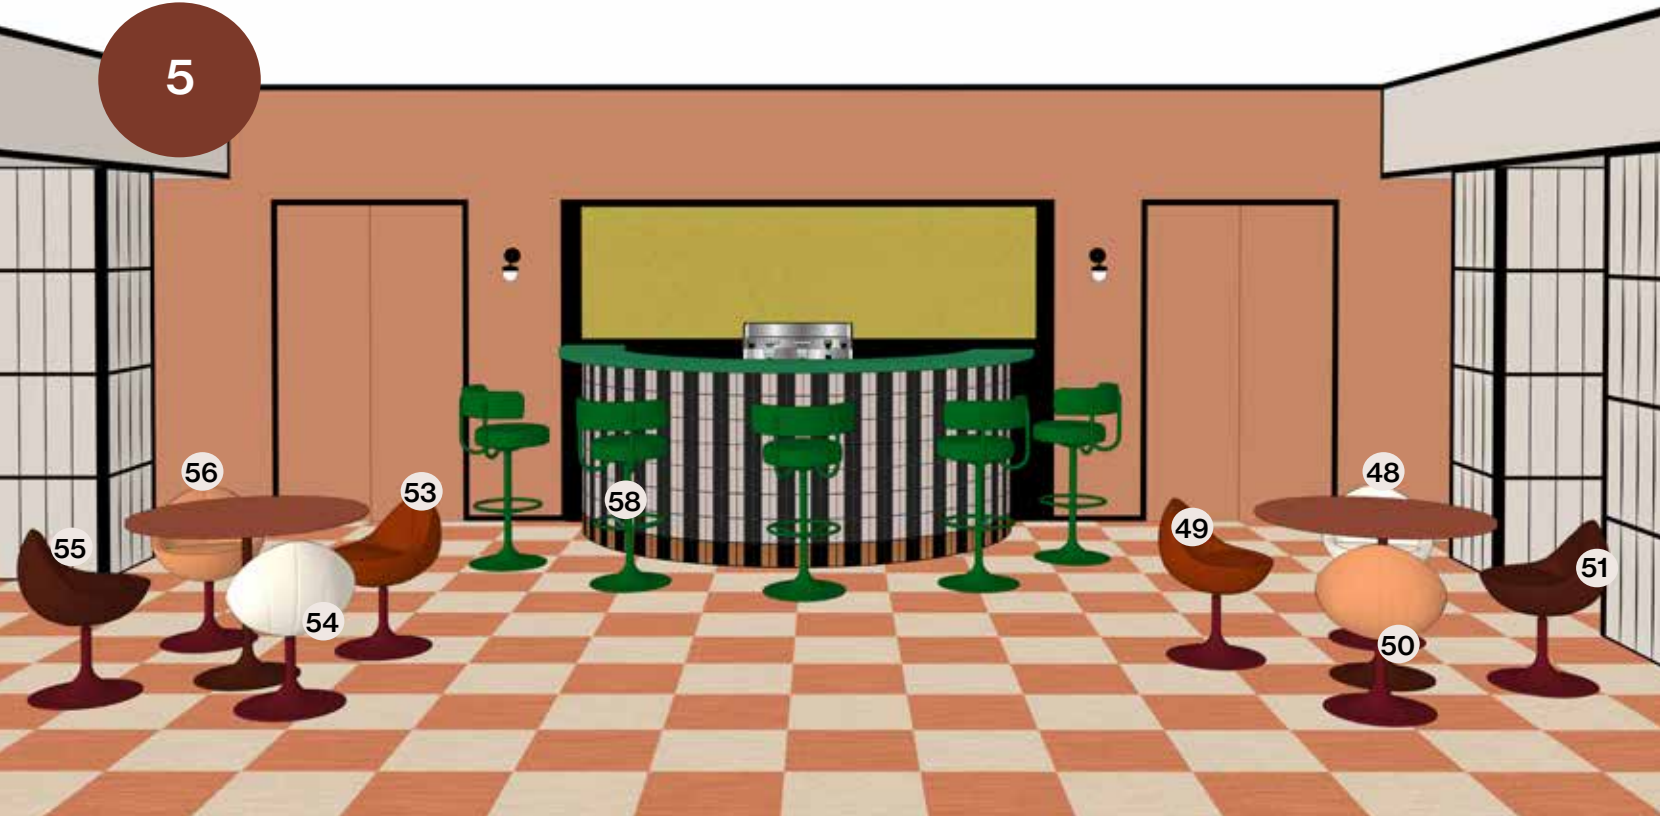

5

48	Venus	RAL 8015 solid	Sone 0517, Kvadrat
49	Venus	RAL 8015 solid	Felicity 63089, Gabriel
50	Venus	RAL 8015 solid	Parcel Loop 2301, Gabriel
51	Venus	RAL 8015 solid	Cura 61258, Gabriel
52	Venus 72 table	RAL 8015 solid	Discus Ø 110, RAL 040 40 40
53	Venus	RAL 8015 solid	Felicity 63089, Gabriel
54	Venus	RAL 8015 solid	Sone 0517, Kvadrat
55	Venus	RAL 8015 solid	Cura 61258, Gabriel
56	Venus	RAL 8015 solid	Parcel Loop 2301, Gabriel
57	Venus 72 table	RAL 8015 solid	Discus Ø110, RAL 040 40 40
58	Jupiter barstool	RAL 6029 textured	Ostrich Jungle K5355/04, Romo

6

63 Ava sofa 124
64 Ava sofa 124

65 Ava table L-29
66 Ava table L-40
67 Ava table M-29

68 Ava sofa 93
Ava table S-29
69 Ava corner 124 left
70 Ava open end 124 right

Formation Zest K5301/04, Romo
Formation Zest K5301/04, Romo

Formation Zest K5301/04, Romo - table top laqguer RAL 1014
Sunny Dijon K5350/13, Romo - table top oak vaneer laqguer RAL 1024
Cubic Zest K5304/05, Romo - table top laqguer RAL 1000

Pop Chalk K5328/01, Romo
Pop Chalk K5328/01, Romo - table top laqguer RAL 1015
Sunny Dijon K5350/13, Romo
Sunny Lemonade K5350/14, Romo