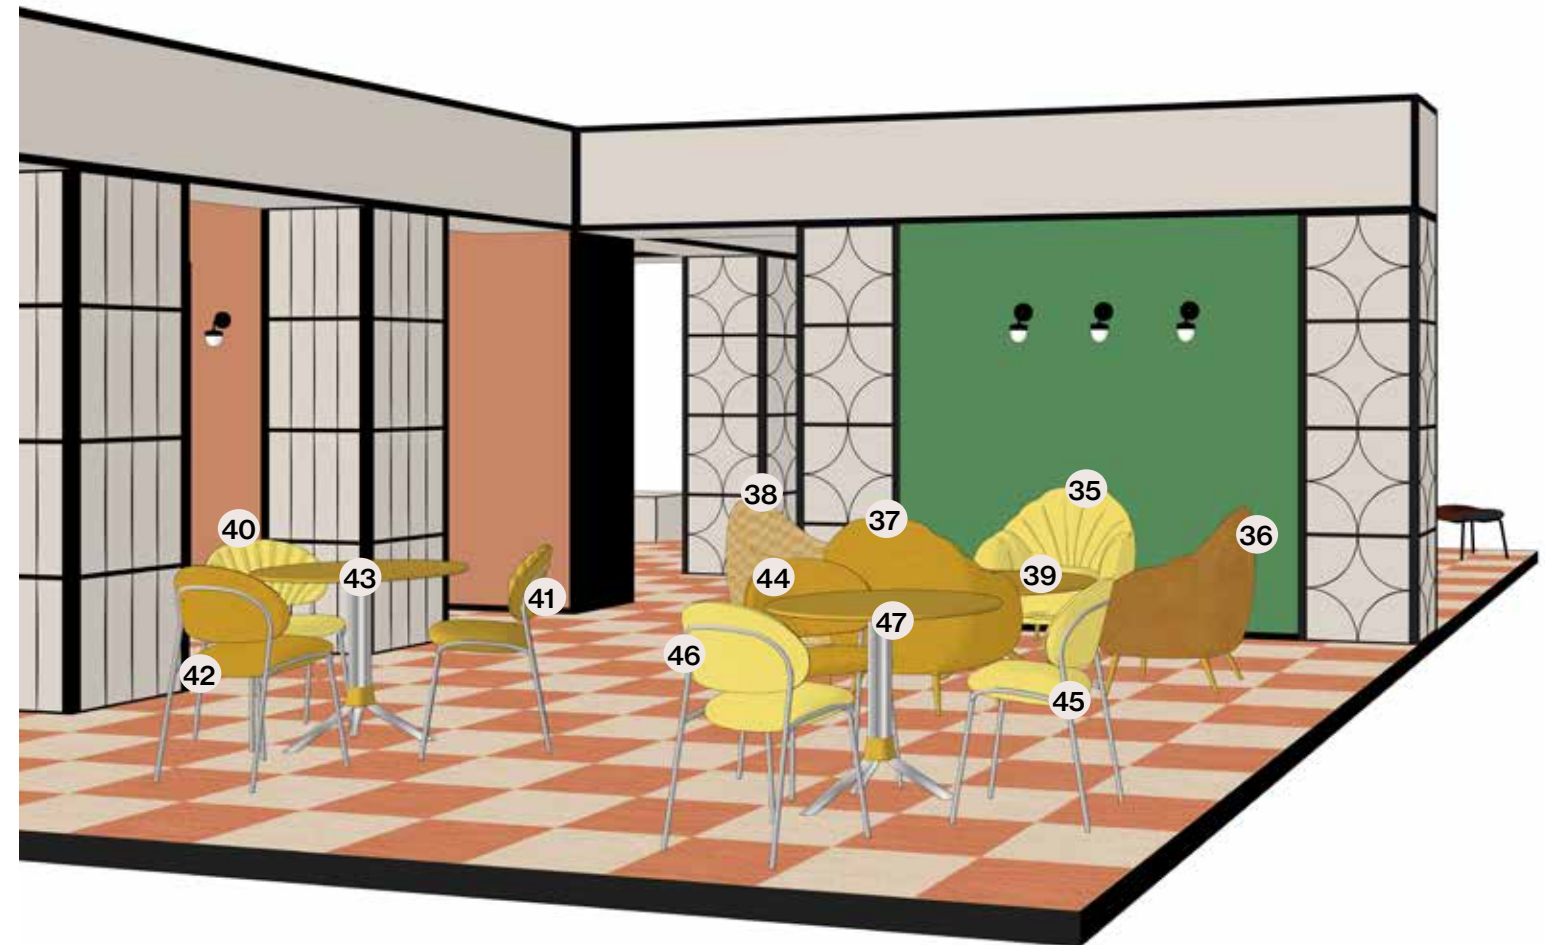

4

35	Garbo sun feather	RAL 1024 textured	Sunny Lemonade K5350/14, Romo
36	Garbo plain	RAL 1024 textured	Pop Tobacco K5328/04, Romo
37	Garbo sun feather	RAL 1024 textured	Sunny Dijon K5350/13, Romo
38	Garbo plain	RAL 1024 textured	Racer Ochre K5324/07, Romo
39	Lindy 4M/47 table	RAL 1024 textured	Discus Ø 110, stained oak vaneer RAL 1024
40	Grace sun feather	RAL 7048 pearl	Sunny Lemonade K5350/14, Romo
41	Grace sun feather	RAL 7048 pearl	Sunny Dijon K5350/13, Romo
42	Grace sun feather	RAL 7048 pearl	Sunny Dijon K5350/13, Romo
43	Lindy 4M/72 table	RAL 7048 pearl	Knot RAL 1024 solid, Discus Ø 80 laquer RAL 1024
44	Grace plain	RAL 7048 pearl	Sunny Dijon K5350/13, Romo
45	Grace plain	RAL 7048 pearl	Sunny Lemonade K5350/14, Romo
46	Grace plain	RAL 7048 pearl	Sunny Lemonade K5350/14, Romo
47	Lindy 4M/72 table	RAL 7048 pearl	Knot RAL 1024 solid, Discus Ø 80 laquer RAL 1024