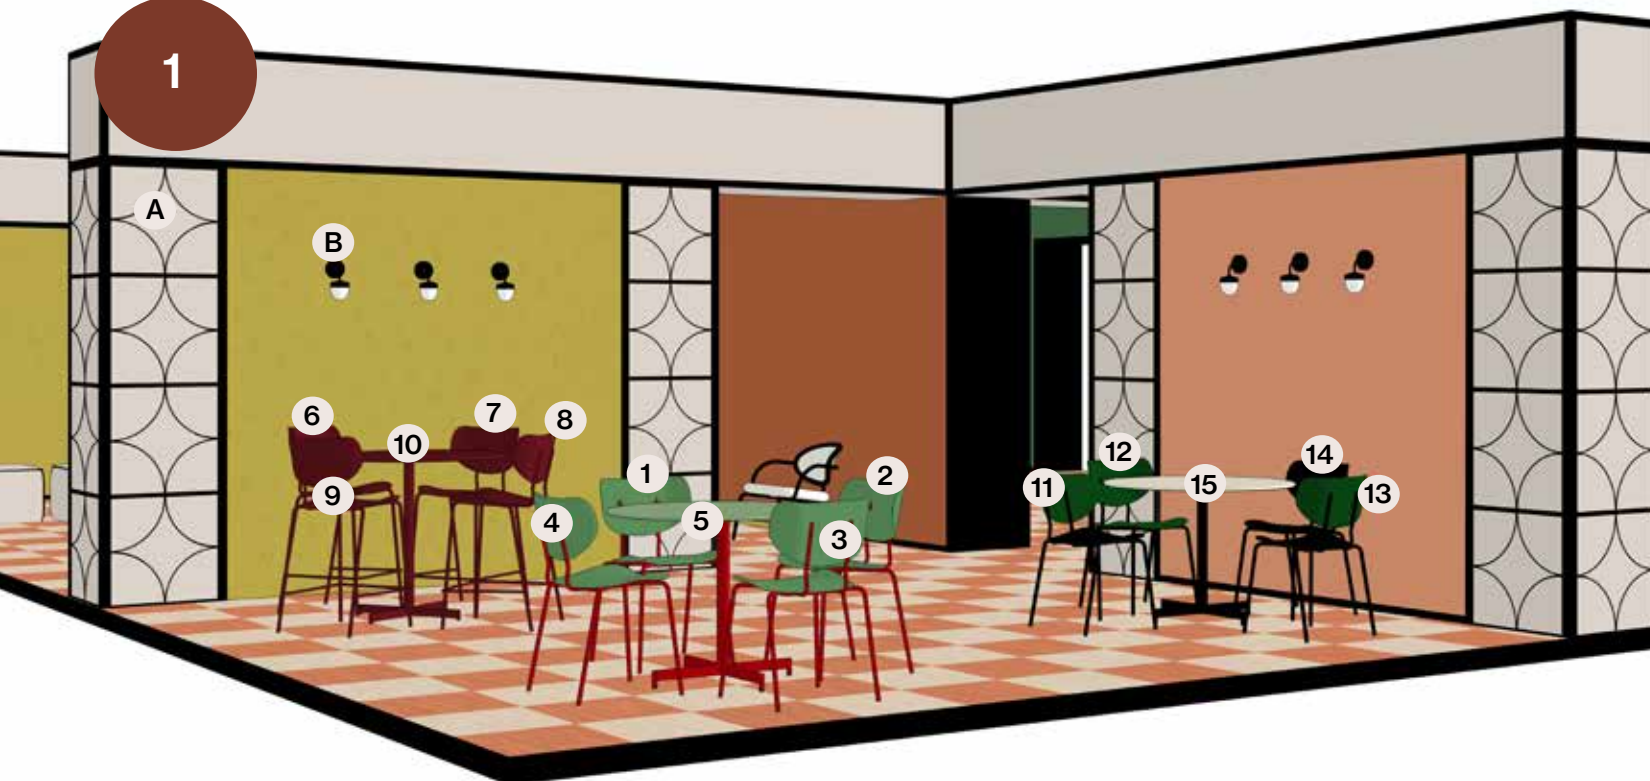

1

1	Plus chair	RAL 3011 textured	Chili 68193, Gabriel
2	Plus chair	RAL 3011 textured	Chili 68193, Gabriel
3	Plus chair	RAL 3011 textured	Chili 68193, Gabriel
4	Plus chair	RAL 3011 textured	Chili 68193, Gabriel
5	Plus M/72 table	RAL 3011 textured	Discus Ø 90, lacquer RAL 6021
6	Plus bar stool	RAL 3005 textured	Plastic Wine red 3005
7	Plus bar stool	RAL 3005 textured	Guest 0560, Kvadrat
8	Plus bar stool	RAL 3005 textured	Plastic Wine red 3005
9	Plus bar stool	RAL 3005 textured	Guest 0560, Kvadrat
10	Plus M/90 table	RAL 3005 textured	Discus Ø 75, lacquer RAL 3005
11	Plus chair	RAL 9005 textured	Re-Wool 0198 + Re-Wool 0967, Kvadrat
12	Plus chair	RAL 9005 textured	Re-Wool 0967, Kvadrat
13	Plus chair	RAL 9005 textured	Re-Wool 0198 + Re-Wool 0967, Kvadrat
14	Plus chair	RAL 9005 textured	Plastic Black RAL 9005
15	Plus M/72 table	RAL 9005 textured	Basic Ø 90, Really Cotton Cream
A	Loop	RAL 9005 textured	Wooly 1016 Bone, Nevotex
B	Pan wall 10	RAL 9005 textured	

2

16	Sketch pouf	
17	Sketch sofa 130	
18	Sketch bench 170 two armrests	
19	Sketch pouf	
20	Champ table	
C	Circuit C3	

		Softnext 2701, Gabriel - thread 0190
		Softnext 2701, Gabriel - thread 0190
		Softnext 2701, Gabriel - thread 0190
		Softnext 2701, Gabriel - thread 0190
		Basket Pina Colada K5352/07
	RAL 1024 textured	
	RAL 9005 textured	Wooly 1016 Bone, Nevotex