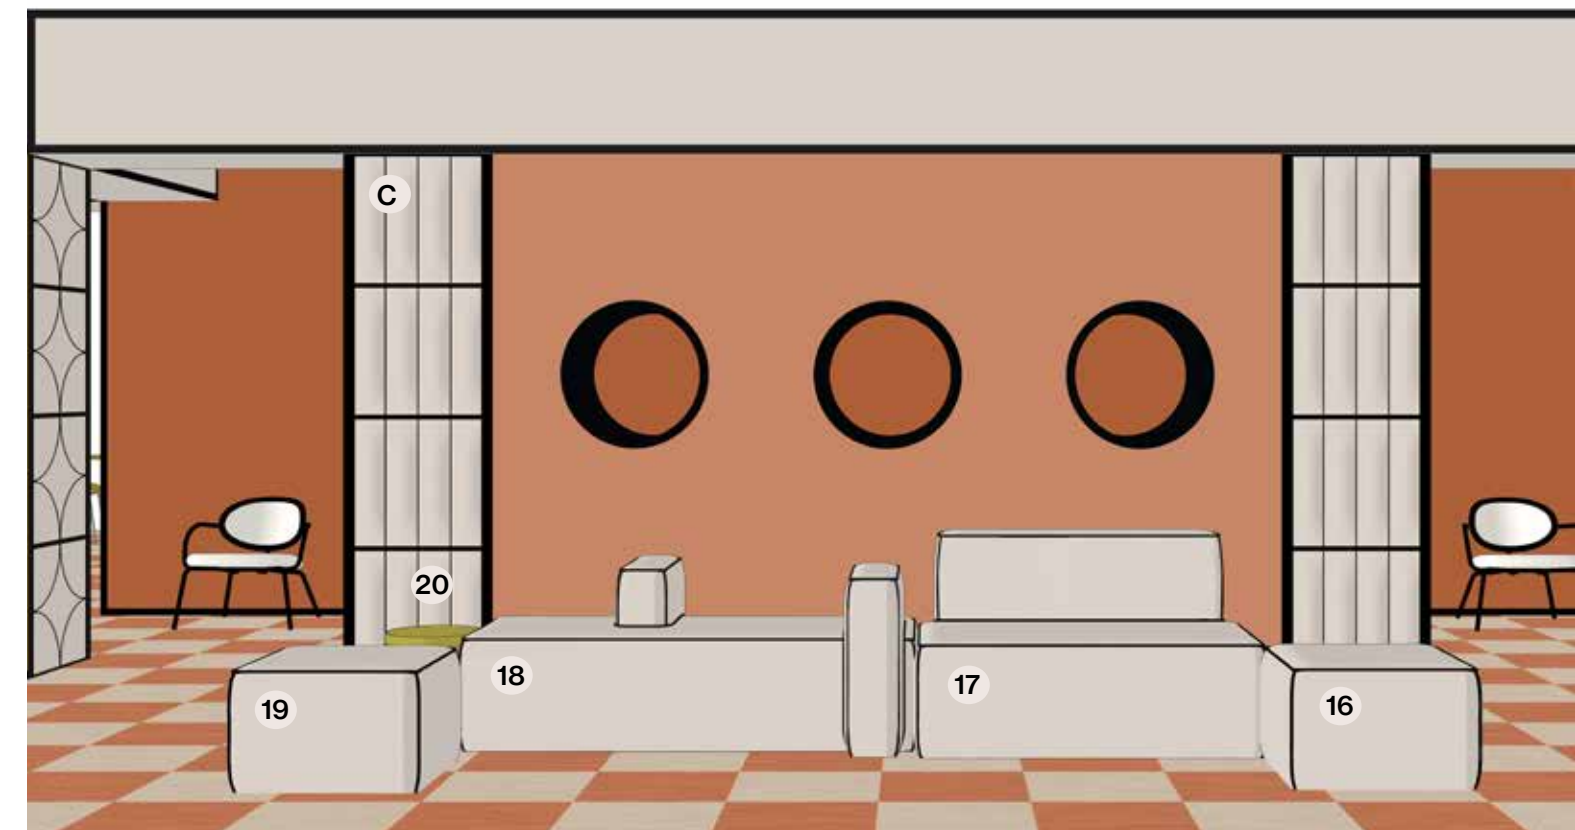

1	Plus chair	RAL 3011 textured	Chili 68193, Gabriel
2	Plus chair	RAL 3011 textured	Chili 68193, Gabriel
3	Plus chair	RAL 3011 textured	Chili 68193, Gabriel
4	Plus chair	RAL 3011 textured	Chili 68193, Gabriel
5	Plus M/72 table	RAL 3011 textured	Discus Ø 90, lacquer RAL 6021
6	Plus bar stool	RAL 3005 textured	Plastic Wine red 3005
7	Plus bar stool	RAL 3005 textured	Guest 0560, Kvadrat
8	Plus bar stool	RAL 3005 textured	Plastic Wine red 3005
9	Plus bar stool	RAL 3005 textured	Guest 0560, Kvadrat
10	Plus M/90 table	RAL 3005 textured	Discus Ø 75, lacquer RAL 3005
11	Plus chair	RAL 9005 textured	Re-Wool 0198 + Re-Wool 0967, Kvadrat
12	Plus chair	RAL 9005 textured	Re-Wool 0967, Kvadrat
13	Plus chair	RAL 9005 textured	Re-Wool 0198 + Re-Wool 0967, Kvadrat
14	Plus chair	RAL 9005 textured	Plastic Black RAL 9005
15	Plus M/72 table	RAL 9005 textured	Basic Ø 90, Really Cotton Cream
A	Loop	RAL 9005 textured	Wooly 1016 Bone, Nevotex
B	Pan wall 10	RAL 9005 textured	

2

16	Sketch pouf	
17	Sketch sofa 130	
18	Sketch bench 170 two armrests	
19	Sketch pouf	
20	Champ table	
C	Circuit C3	

		Softnext 2701, Gabriel - thread 0190
		Softnext 2701, Gabriel - thread 0190
		Softnext 2701, Gabriel - thread 0190
		Softnext 2701, Gabriel - thread 0190
		Basket Pina Colada K5352/07
	RAL 1024 textured	
	RAL 9005 textured	Wooly 1016 Bone, Nevotex