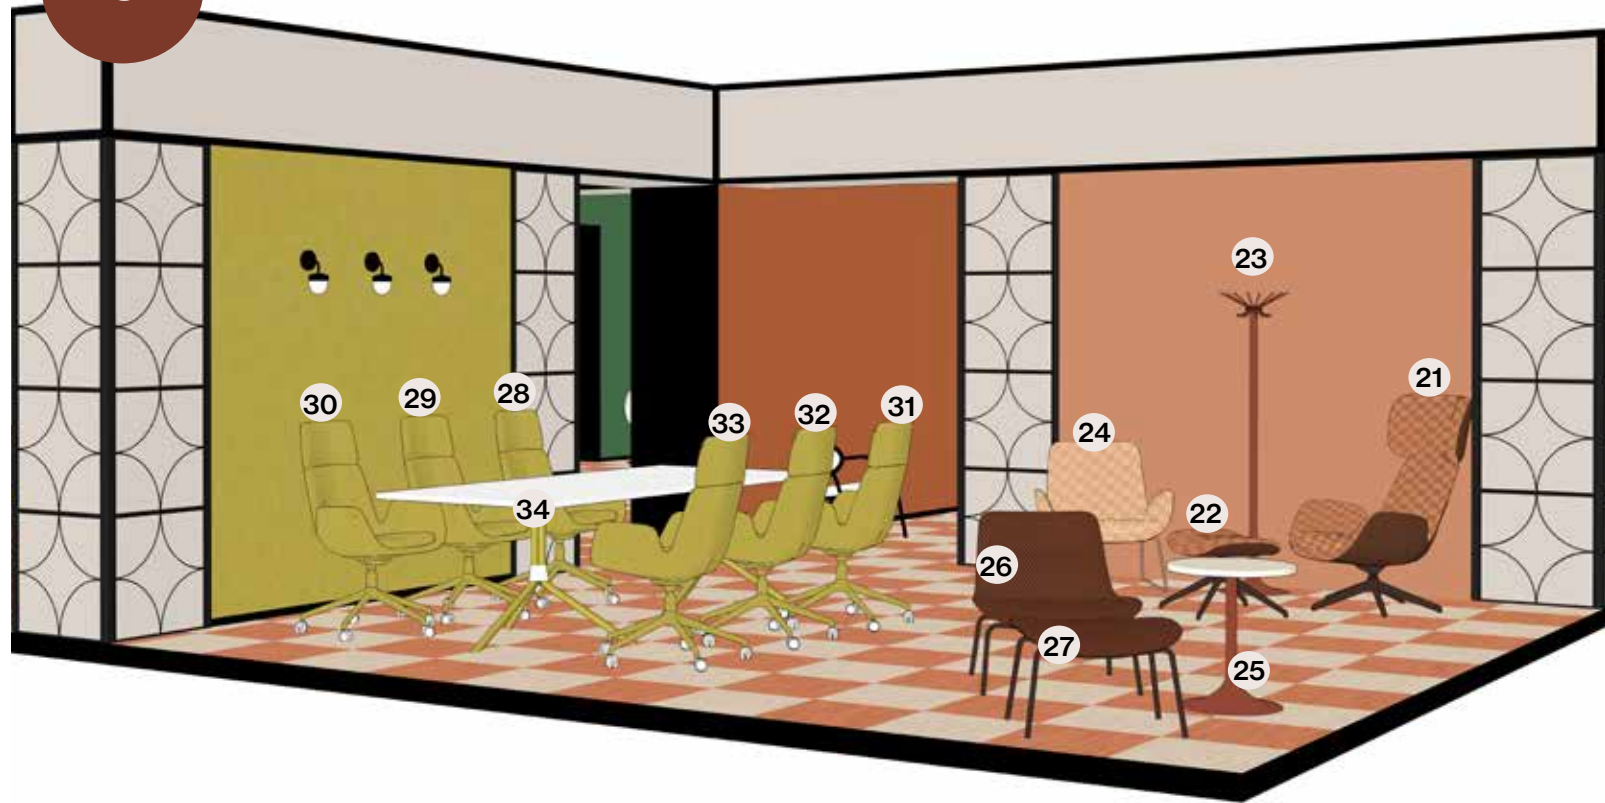

3

21	Milo wing	RAL 8017 textured	Racer Clove K5324/06, Romo - Lillehammer 4/4 Rosewood, Nevotex
22	Milo foot stool	RAL 8017 textured	Racer Clove K5324/06, Romo - Lillehammer 4/4 Rosewood, Nevotex
23	Long John	RAL 040 40 40 textured	
24	Milo low	RAL 3012 textured	Racer Pink Sand K5324/05, Romo
25	Venus 57 table	RAL 040 40 40 textured	Discus Ø 50, lack RAL 1015
26	Milo Xlow	RAL 8017 textured	Tesseract Clove K5341/05, Romo
27	Milo foot stool	RAL 8017 textured	Tesseract Clove K5341/05, Romo
28	Opus high with arms	RAL 1027 solid	Swing 53522, Gabriel
29	Opus high with arms	RAL 1027 solid	Swing 53522, Gabriel
30	Opus high with arms	RAL 1027 solid	Swing 53522, Gabriel
31	Opus high with arms	RAL 1027 solid	Swing 53522, Gabriel
32	Opus high with arms	RAL 1027 solid	Swing 53522, Gabriel
33	Opus high with arms	RAL 1027 solid	Swing 53522, Gabriel
34	Lindy 3L/72 table	RAL 1027 solid	Knot RAL 1013, Discus 240x110, stained vaneer RAL 1013

4

35	Garbo sun feather	RAL 1024 textured	Sunny Lemonade K5350/14, Romo
36	Garbo plain	RAL 1024 textured	Pop Tobacco K5328/04, Romo
37	Garbo sun feather	RAL 1024 textured	Sunny Dijon K5350/13, Romo
38	Garbo plain	RAL 1024 textured	Racer Ochre K5324/07, Romo
39	Lindy 4M/47 table	RAL 1024 textured	Discus Ø 110, stained oak vaneer RAL 1024
40	Grace sun feather	RAL 7048 pearl	Sunny Lemonade K5350/14, Romo
41	Grace sun feather	RAL 7048 pearl	Sunny Dijon K5350/13, Romo
42	Grace sun feather	RAL 7048 pearl	Sunny Dijon K5350/13, Romo
43	Lindy 4M/72 table	RAL 7048 pearl	Knot RAL 1024 solid, Discus Ø 80 laquer RAL 1024
44	Grace plain	RAL 7048 pearl	Sunny Dijon K5350/13, Romo
45	Grace plain	RAL 7048 pearl	Sunny Lemonade K5350/14, Romo
46	Grace plain	RAL 7048 pearl	Sunny Lemonade K5350/14, Romo
47	Lindy 4M/72 table	RAL 7048 pearl	Knot RAL 1024 solid, Discus Ø 80 laquer RAL 1024