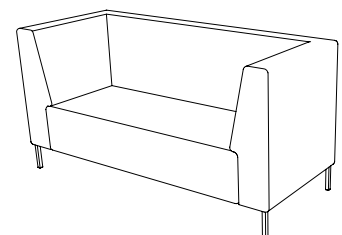

U-sit-72-corner-back-left

Seat height (cm) 42/46
Seat depth (cm) 45
Total height (cm) 84/88
Total width (cm) 144
Total depth (cm) 70
Weight (kg) 68,0
Volume (m³) 1,246

U-sit-72-corner-back-right

Seat height (cm) 42/46
Seat depth (cm) 45
Total height (cm) 84/88
Total width (cm) 144
Total depth (cm) 70
Weight (kg) 68,0
Volume (m³) 1,246

U-sit-72-double-corner-back

Seat height (cm) 42/46
Seat depth (cm) 45
Total height (cm) 84/88
Total width (cm) 168
Total depth (cm) 70
Weight (kg) 91,0
Volume (m³) 1,246

Facts

U-sit 70/80 series

Measurements cm