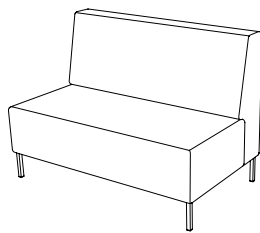

U-sit-72

Seat height (cm) 42/46
Seat depth (cm) 45
Total height (cm) 84/88
Total width (cm) 120
Total depth (cm) 70
Weight (kg) 50,0
Volume (m³) 0,787