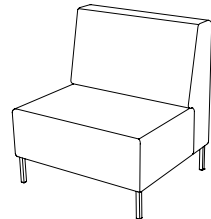

U-sit-71

Seat height (cm) 42/46
Seat depth (cm) 45
Total height (cm) 84/88
Total width (cm) 80
Total depth (cm) 70
Weight (kg) 34,0
Volume (m³) 0,512