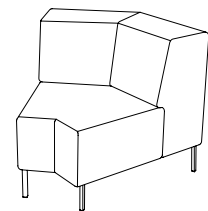

U-sit-84

Seat height (cm)42/46
Seat depth (cm) 45
Total height (cm)75/79
Total width (cm) 80
Total depth (cm) 80
Weight (kg) 43,0
Volume (m³) 0,416

U-sit-85

Seat height (cm)42/46
Seat depth (cm) 45
Total height (cm)75/79
Total width (cm) 75
Total depth (cm) 80
Weight (kg) 30,0
Volume (m³) 0,68

U-sit-86

Seat height (cm)42/46
Seat depth (cm) 45
Total height (cm)75/79
Total width (cm) 95
Total depth (cm) 80
Weight (kg) 38,0
Volume (m³) 0,68

U-Drop

U-drop is a further development of U-sit with a gap between back and seat. Dimensions and prices are the same as the U-sit 70 modules.