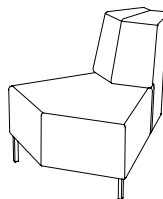

U-sit-85

Seat height (cm)42/46
Seat depth (cm) 45
Total height (cm)75/79
Total width (cm) 75
Total depth (cm) 80
Weight (kg) 30,0
Volume (m³) 0,68