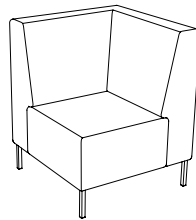

U-sit-74

Seat height (cm)42/46
Seat depth (cm) 45
Total height (cm)84/88
Total width (cm) 70
Total depth (cm) 70
Weight (kg) 38,0
Volume (m³) 0,512