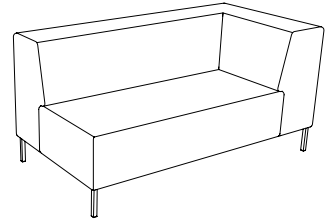

U-sit-82-corner-back-right

Seat height (cm)42/46
Seat depth (cm) 45
Total height (cm)75/79
Total width (cm) 154
Total depth (cm) 80
Weight (kg) 73,0
Volume (m³) 1,246