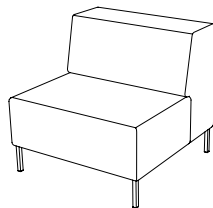

U-sit-81

Seat height (cm)42/46
Seat depth (cm) 45
Total height (cm)75/79
Total width (cm) 80
Total depth (cm) 80
Weight (kg) 37,0
Volume (m³) 0,416