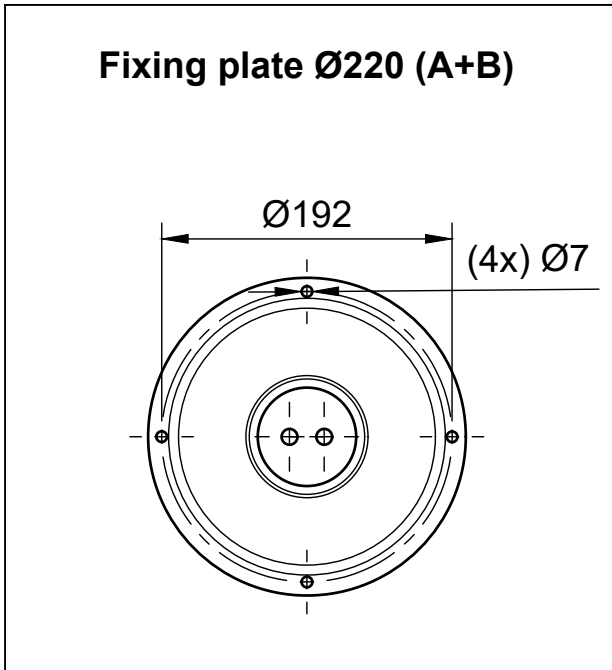

JOHANSON

Assembly instruction / Monteringsanvisning

VENUS A/B

JOHANSON

Assembly instruction / Monteringsanvisning

VENUS C

JOHANSON

Assembly instruction / Monteringsanvisning

VENUS D

JOHANSON

Assembly instruction / Monteringsanvisning

Venus/Stay - Fixing plates

Venus - Fixing plates