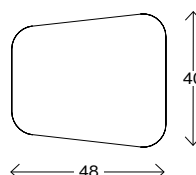

 pCon

Material declaration

For more information about the product please download material declaration on our website, under Downloads à Product Information at www.johansondesign.com

Measurements cm

Race table 46

Weight (kg) 7,0
Volume (m³) -

Measurements cm

Race table 61

Weight (kg) 7,2
Volume (m³) -

JOHANSON

Johanson Design AB | Anders Anderssons Väg 7 | 285 35 Markaryd | Sweden
Tel +46-433 725 00 | www.johansondesign.com