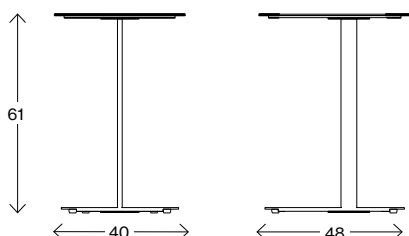

 pCon

Material declaration

For more information about the product please download material declaration on our website, under Downloads à Product Information at www.johansondesign.com

Measurements cm

Race table 46

Weight (kg) 7,0
Volume (m³) -

Measurements cm

Race table 61

Weight (kg) 7,2
Volume (m³) -

JOHANSON

Johanson Design AB | Anders Anderssons Väg 7 | 285 35 Markaryd | Sweden
Tel +46-433 725 00 | www.johansondesign.com