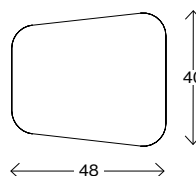

 pCon

Material declaration

For more information about the product please download material declaration on our website, under Downloads à Product Information at www.johansondesign.com

Measurements cm

Race table 46

Weight (kg) 7,0
Volume (m³) -

Measurements cm

Race table 61

Weight (kg) 7,2
Volume (m³) -

JOHANSON

Johanson Design AB | Anders Anderssons Väg 7 | 285 35 Markaryd | Sweden
Tel +46-433 725 00 | www.johansondesign.com