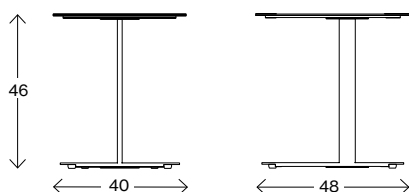

BIM - objects can be downloaded

at johansondesign.com

3D Max

Archicad

Revit

Autocad 2D

Autocad 3D

Sketchup

 pCon

Material declaration

For more information about the product please download material declaration on our website, under Downloads à Product Information at www.johansondesign.com

Measurements cm

Race table 46

Weight (kg) 7,0
Volume (m³) -

Measurements cm

Race table 61

Weight (kg) 7,2
Volume (m³) -

JOHANSON

Johanson Design AB | Anders Anderssons Väg 7 | 285 35 Markaryd | Sweden
Tel +46-433 725 00 | www.johansondesign.com