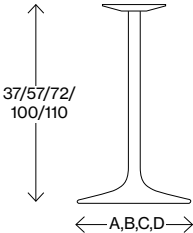

Models

Venus

Facts

Venus

Dimensions cm

Ø width on foot plates

- A 40Ø
- B 45Ø
- C 50Ø
- D 75Ø

Table heights incl. top of 25mm

Recommended combinations

	
Top	Venus
Ø50-60	57/72-A, 100-C, 110-B
Ø75	37/57/72/110-B, 100-C
Ø90	57/72/100-C
Ø100-110	57/72/100-C*
Ø120	57/72-D
Ø130	57/72-D
Ø150	57/72-D
Ø180	-
60x70	37/57/72-B*/100-C
70x70	57/72-C/100-C
120x70	37/57/72-B (x2)
140x70	37/57/72-B (x2)
180x70	37/57/72-B* (x2)
180x90	57/72-C (x2)
240x110	72-D (x2)
300x110	72-D (x2)
360x110	72-D (x2)
420x110	72-D (x3)

*weight is recommended.

Ø50/60/75/90/100
/110/120/128/150/180

Discus profile

Basic profile

Discus Conference 240x110

Discus Conference 300x110

Discus Conference 360x110

Discus Conference 420x110